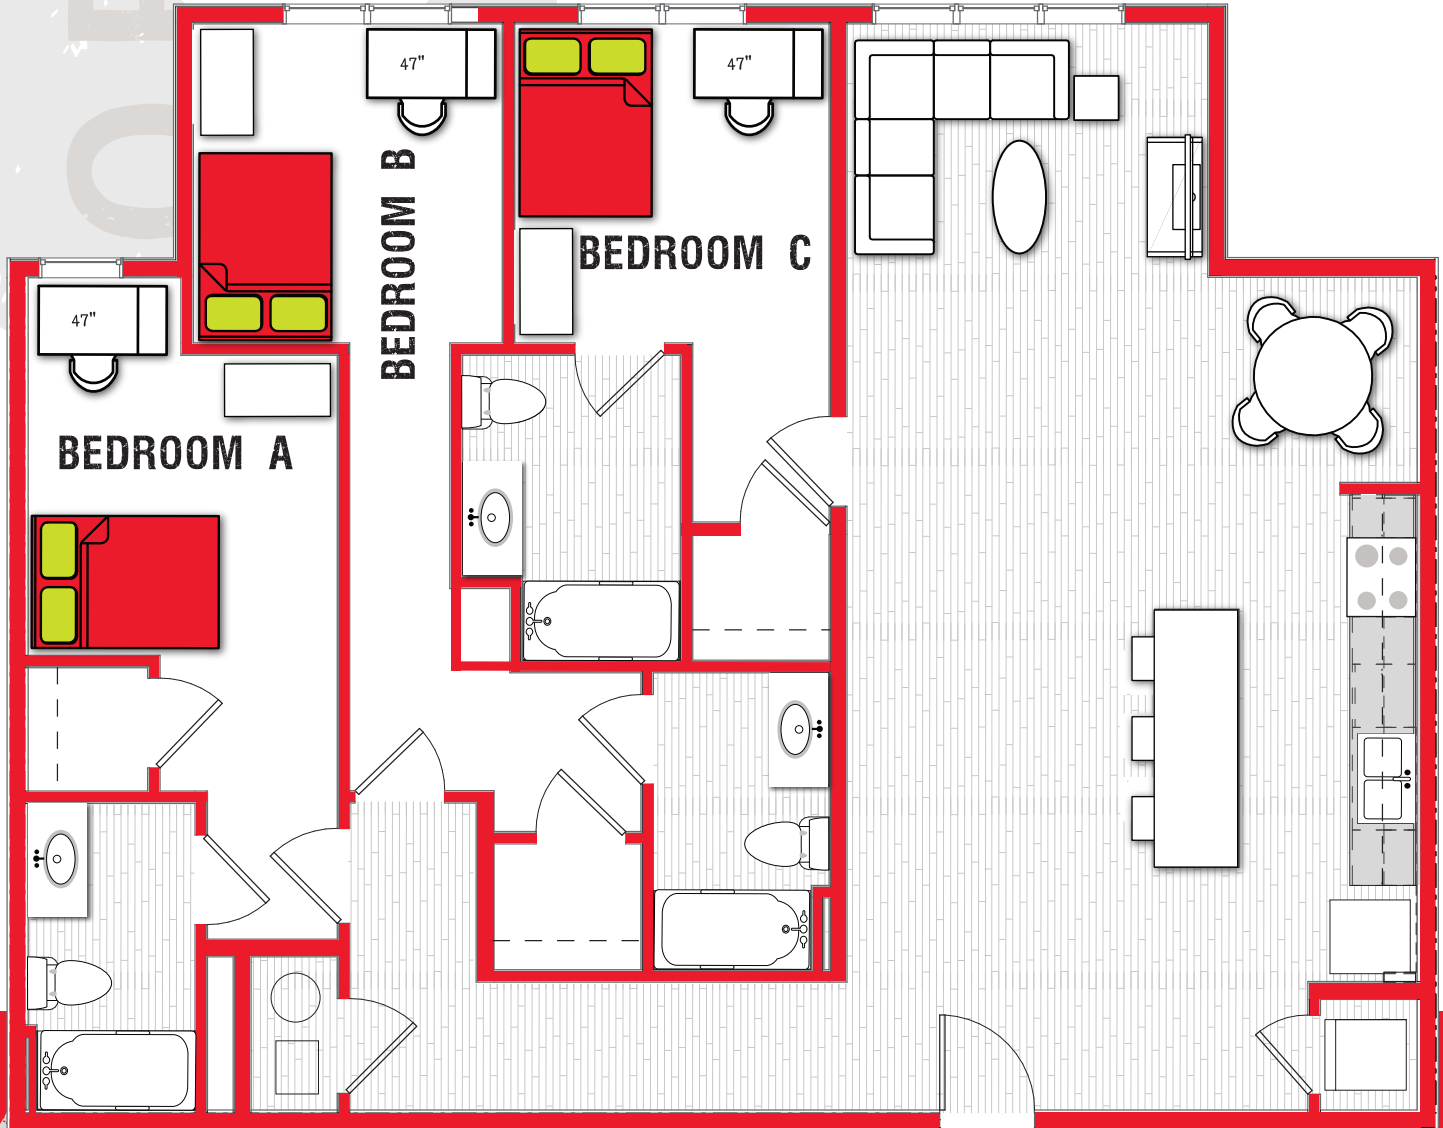

3001 Hillsborough St.
Raleigh, NC 27607

3 BEDROOM 3 BATHROOM

*SQUARE FOOTAGE IS APPROXIMATE.
ACTUAL FLOOR PLANS MAY VARY FROM
UNIT TO UNIT; SLIGHT VARIATIONS MAY OCCUR.

3E

1490 SQFT

livanstanhope.com | 919.743.7505